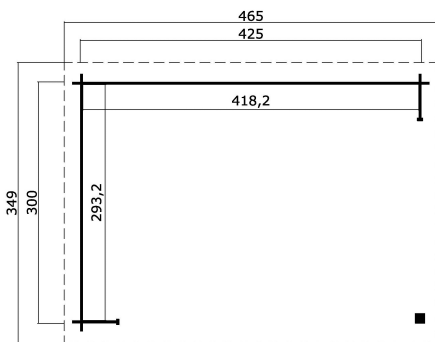

34
mm

2

0

PACKAGING: 1 PALLET(S)

470 x 118 x 39 cm
602 kg

EAN 4743329246358

DIMENSIONS

| | |
|-----------------|------------------------|
| Floor area | 12.26 m ² |
| Roof dimensions | 4.65 x 3.49 m |
| Cubic volume | ≈ 28.66 m ³ |
| Wall height | ≈ 2.22 m |
| Ridge height | ≈ 2.45 m |
| Front overhang | ≈ 25 cm |

WINDOWS & DOORS

ROOF & FLOOR

| | |
|--------------|----------------------|
| Roof boards | 15x90 mm |
| Roof surface | 16.30 m ² |
| Roof angle | ≈ 4.4 ° |

* Optional roof covering available